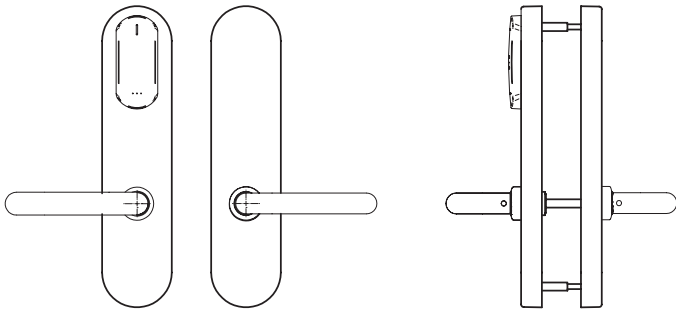

MODELS:

MODEL 50:

- 2 handles any type.