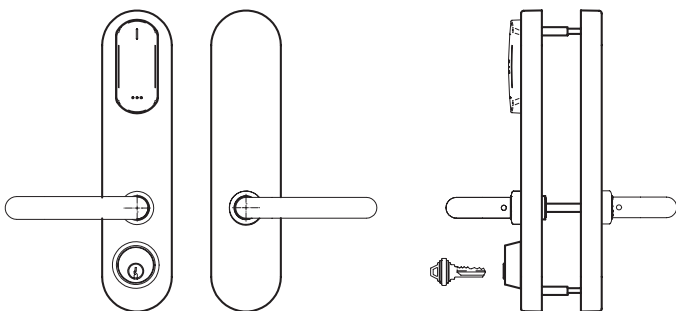

**MODEL 58**

- 2 handles any type.
- Inside thumbturn.

**MODEL 70:**

- 2 handles any type.
- Built in mechanical override and cover with audit. (Ax660 reference: Mortise cylinder 1 1/8”).

**MODEL 60:**

- 2 handles any type.
- Built in mechanical override with audit. (Ax660 reference: Mortise cylinder 1 1/8”).