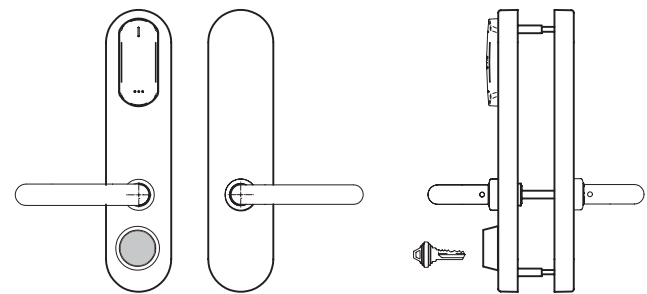

**MODEL 56:**

- 2 handles any type.
- Electronic “do not disturb” system (Not available in selfprogrammable).

**MODEL 68**

- 2 handles any type.
- Inside thumbturn.
- Built in mechanical override with audit. (Mortise cylinder 1 1/8”).

**MODEL 58**

- 2 handles any type.
- Inside thumbturn.

**MODEL 70:**

- 2 handles any type.
- Built in mechanical override and cover with audit. (Ax660 reference: Mortise cylinder 1 1/8”).

**MODEL 60:**

- 2 handles any type.
- Built in mechanical override with audit. (Ax660 reference: Mortise cylinder 1 1/8”).