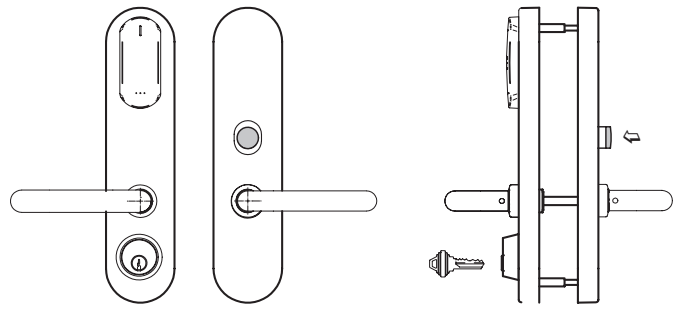

**Handles**

Compatible handles*	A, U, L, W, H, S, B, P, J, T, Y, Z, O, N, G, K, 2, 3, 4, 7, 5
High Transit:	• (optional)

\* Not all the handles are available in all finishes.

**Locks:**

Euro-DIN:	—
ANSI:	•
Scandinavian:	—
Cylindrical:	• (Only SALTO LC1K)
Tubular:	• (Only SALTO LT2L)

**MODELS:**

**MODEL 50:**

- 2 handles any type.

**MODEL 66:**

- 2 handles any type.
- Electronic “do not disturb” system (Not available in self-programmable).
- Built in mechanical override with audit. (Mortise cylinder 1 1/8”).