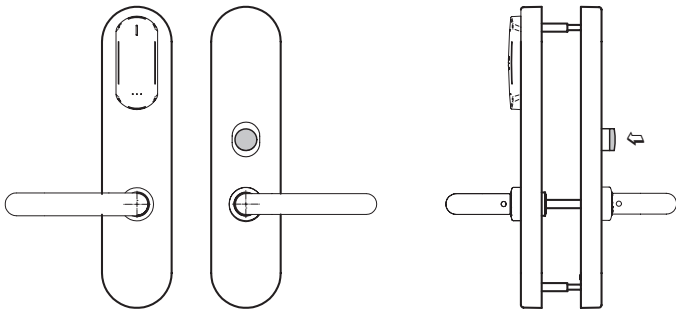

MODEL 56:

- 2 handles any type.
- Electronic “do not disturb” system (Not available in selfprogrammable).