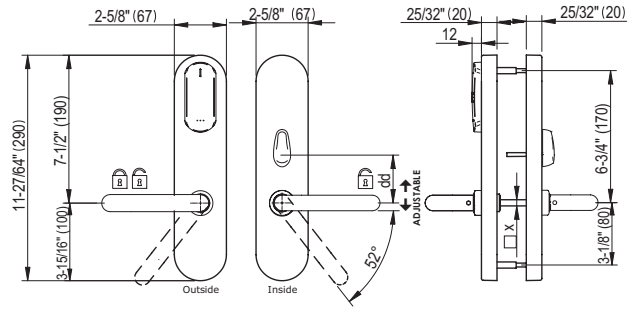

TECHNICAL DATA:

Reader dimensions (H x W x D):	11-27/64" x 2-5/8" x 25/32" [290 x 67 x 20 mm]
Weight	2,5 kg
Handle rotation:	52°
Door thicknesses:	1-3/8 to 4-3/4" [32 – 120 mm]
Compatible Override Mortice Cylinder length:	1-1/8"
Square spindles:	7mm diamond, 7mm diamond split, 7,6 mm split, 8 mm, 8mm split
Power source:	3 LR6 batteries (AA size) (optional lithium FR06 batteries)
Number of openings:	40,000 - 60,000 (to be confirmed)
Maximum events on lock audit	2 000 (SVN standalone mode) 1 625 (SVN BLUEnet mode) 1 280 (SALTO KS mode)
Environmental conditions Outdoor:	-35 °C / +60 °C without condensation
Environmental conditions Indoor:	-5 °C / +50 °C without condensation (optional -35°C / +60°C)
IP class:	IP53 (optional E5 - IP pending)
Certifications:	CE, FCC/IC, RCM, UL10C 180* ANSI / BHMA A156.25 Electrified Locking Devices: Grade 1 (Escutcheon + Mortice Lock LA1Txx) ANSI / BHMA A156.13 Grade 1 (Escutcheon + Mortice Lock LA1Txx)

* Pending

CREDENTIAL TECHNOLOGIES:

SALTO JustIN Mobile Credentials¹:	•
NXP MIFARE²:	•
HID³:	—
LEGIC⁴:	—

¹ Mobile Key Bluetooth and Near Field Communication (NFC) capability.
² MIFARE® DESFire® EV1/EV2/ EV3, MIFARE® Plus, MIFARE® Ultralight C, MIFARE® Classic.
³ iCLASS®, Seos®.
⁴ Legic Prime, Legic Advant.

CORE TECHNOLOGIES:

SALTO Native Bluetooth LE wireless connectivity:	•
Hardware Secure Element:	•

TECHNICAL DRAWING:

PLATFORMS:

SALTO Space:

ROM	—
SVN data-on-card	•
Wireless (SALTO RFnet)	—
Wireless (SALTO BLUEnet)	•
SVN-Flex	•

SALTO KS:

Wireless (SALTO RFnet):	—
Wireless (SALTO BLUEnet):	•

OPTIONS:

Reader finish:

Black:	•
White:	•

Finish:

IM Satin stainless steel:	•
IP Bright stainless steel:	•
PP PVD bright brass type:	•
PM PVD satin brass type:	•
NE Black chromium:	•
DB Dark Bronze:	•
BC BioCote anti-microbial:	•

Handles

Compatible handles*	A, U, L, W, H, S, B, P, J, T, Y, Z, O, N, G, K, 2, 3, 4, 7, 5
High Transit:	• (optional)

* Not all the handles are available in all finishes.

Locks:

Euro-DIN:	—
ANSI:	•
Scandinavian:	—
Cylindrical:	• (Only SALTO LC1K)
Tubular:	• (Only SALTO LT2L)