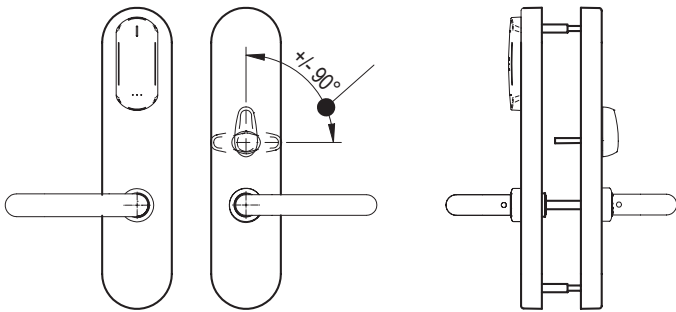

MODEL 58

- 2 handles any type.
- Inside thumbturn.