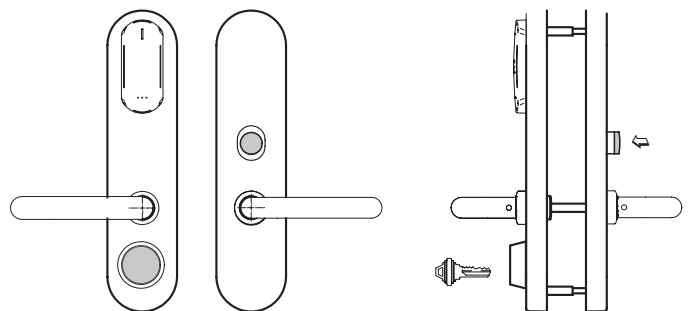

MODEL 76:

- 2 handles any type.
- Electronic “do not disturb” system (Not available in self-programmable).
- Built in mechanical override and cover with audit. (Mortise cylinder 1 1/8”).