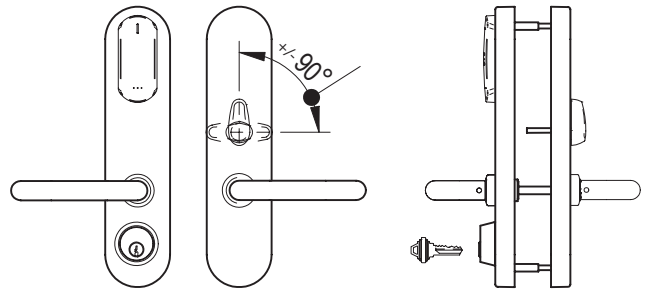

**Handles**

Compatible handles*	A, U, L, W, H, S, B, P, J, T, Y, Z, O, N, G, K, 2, 3, 4, 7, 5
High Transit:	• (optional)

\* Not all the handles are available in all finishes.

**Locks:**

Euro-DIN:	—
ANSI:	•
Scandinavian:	—
Cylindrical:	• (Only SALTO LC1K)
Tubular:	• (Only SALTO LT2L)

**MODELS:**

**MODEL 50:**

- 2 handles any type.

**MODEL 66:**

- 2 handles any type.
- Electronic “do not disturb” system (Not available in self-programmable).
- Built in mechanical override with audit. (Mortise cylinder 1 1/8”).

**MODEL 56:**

- 2 handles any type.
- Electronic “do not disturb” system (Not available in selfprogrammable).

**MODEL 68**

- 2 handles any type.
- Inside thumbturn.
- Built in mechanical override with audit. (Mortise cylinder 1 1/8”).